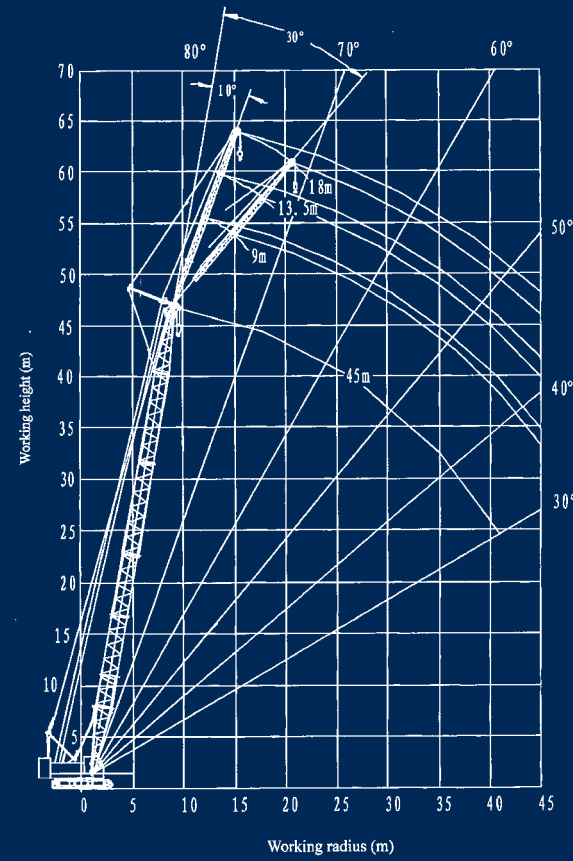

Working Range

04/2008-1000 -N-Cilis-II Digitale

DESIGN **FUWA** 

SFC-75

HYDRAULIC CRAWLER CRANE

All technical data are purely indicative and subject to change without notice

DESIGN **FUWA** 